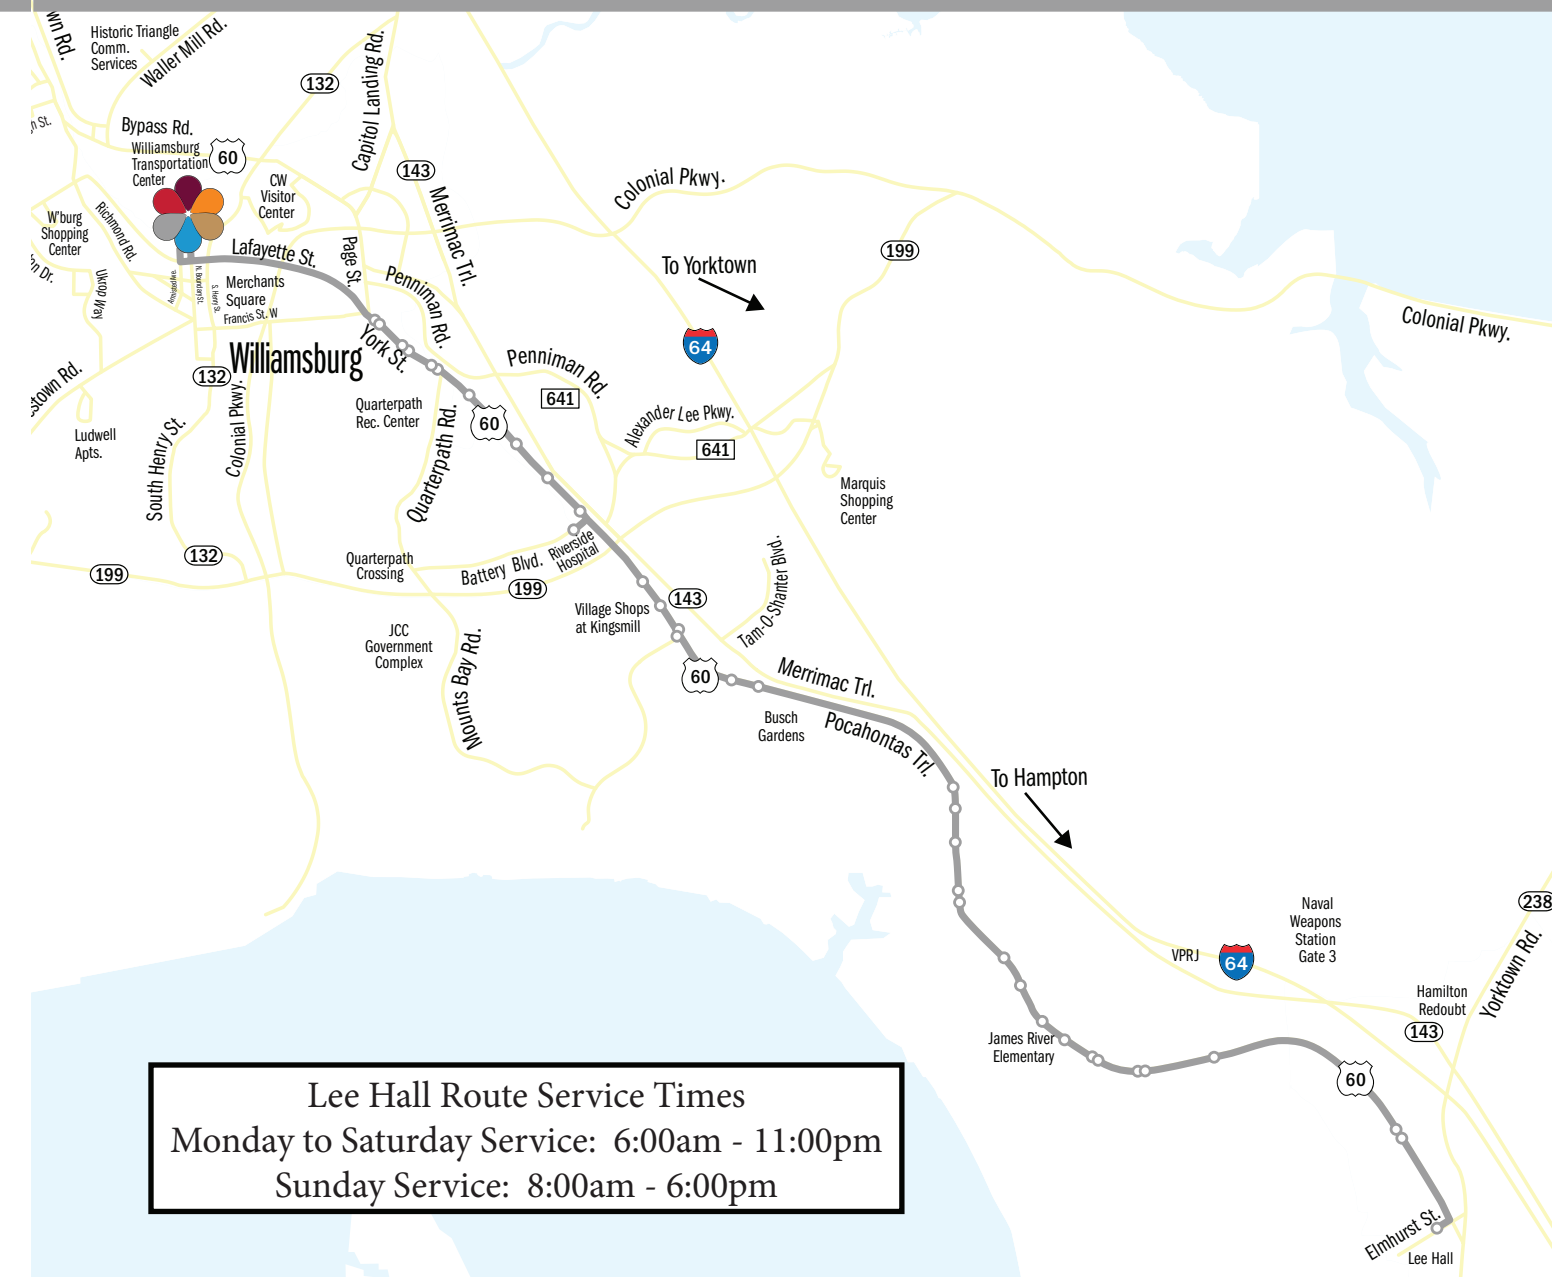

# Lee Hall

1000, at Williamsburg TC	1040, at Quarterpath Place	1045, at WATA	1050, at BG England Lot	1060, at Lee Hall Hub	1062, at Happy Shopper	1069, at BG Brewery	1071, at Wendy's	1072, at Valero
6:00	6:05	6:08	6:14	6:30	6:35	6:43	6:46	6:49
6:30	6:35	6:38	6:44	7:00	7:05	7:13	7:16	7:19
7:00	7:05	7:08	7:14	7:30	7:35	7:43	7:46	7:49
7:30	7:35	7:38	7:44	8:00	8:05	8:13	8:16	8:19
8:00	8:05	8:08	8:14	8:30	8:35	8:43	8:46	8:49
8:30	8:35	8:38	8:44	9:00	9:05	9:13	9:16	9:19
9:00	9:05	9:08	9:14	9:30	9:35	9:43	9:46	9:49
10:00	10:05	10:08	10:14	10:30	10:35	10:43	10:46	10:49
11:00	11:05	11:08	11:14	11:30	11:35	11:43	11:46	11:49
12:00	12:05	12:08	12:14	12:30	12:35	12:43	12:46	12:49
1:00	1:05	1:08	1:14	1:30	1:35	1:43	1:46	1:49
2:00	2:05	2:08	2:14	2:30	2:35	2:43	2:46	2:49
3:00	3:05	3:08	3:14	3:30	3:35	3:43	3:46	3:49
3:30	3:35	3:38	3:44	4:00	4:05	4:13	4:16	4:19
4:00	4:05	4:08	4:14	4:30	4:35	4:43	4:46	4:49
4:30	4:35	4:38	4:44	5:00	5:05	5:13	5:16	5:19
5:00	5:05	5:08	5:14	5:30	5:35	5:43	5:45	5:49
5:30	5:35	5:38	5:44	6:00	6:05	6:13	6:16	6:19
6:00	6:05	6:08	6:14	6:30	6:35	6:43	6:46	6:49
7:00	7:05	7:08	7:14	7:30	7:35	7:43	7:46	7:49
8:00	8:05	8:08	8:14	8:30	8:35	8:43	8:46	8:49
9:00	9:05	9:08	9:14	9:30	9:35	9:43	9:46	9:49
10:00	10:05	10:08	10:14	10:30	10:35	10:43	10:46	10:49

**Lee Hall Route Service Times**  
 Monday to Saturday Service: 6:00am - 11:00pm  
 Sunday Service: 8:00am - 6:00pm