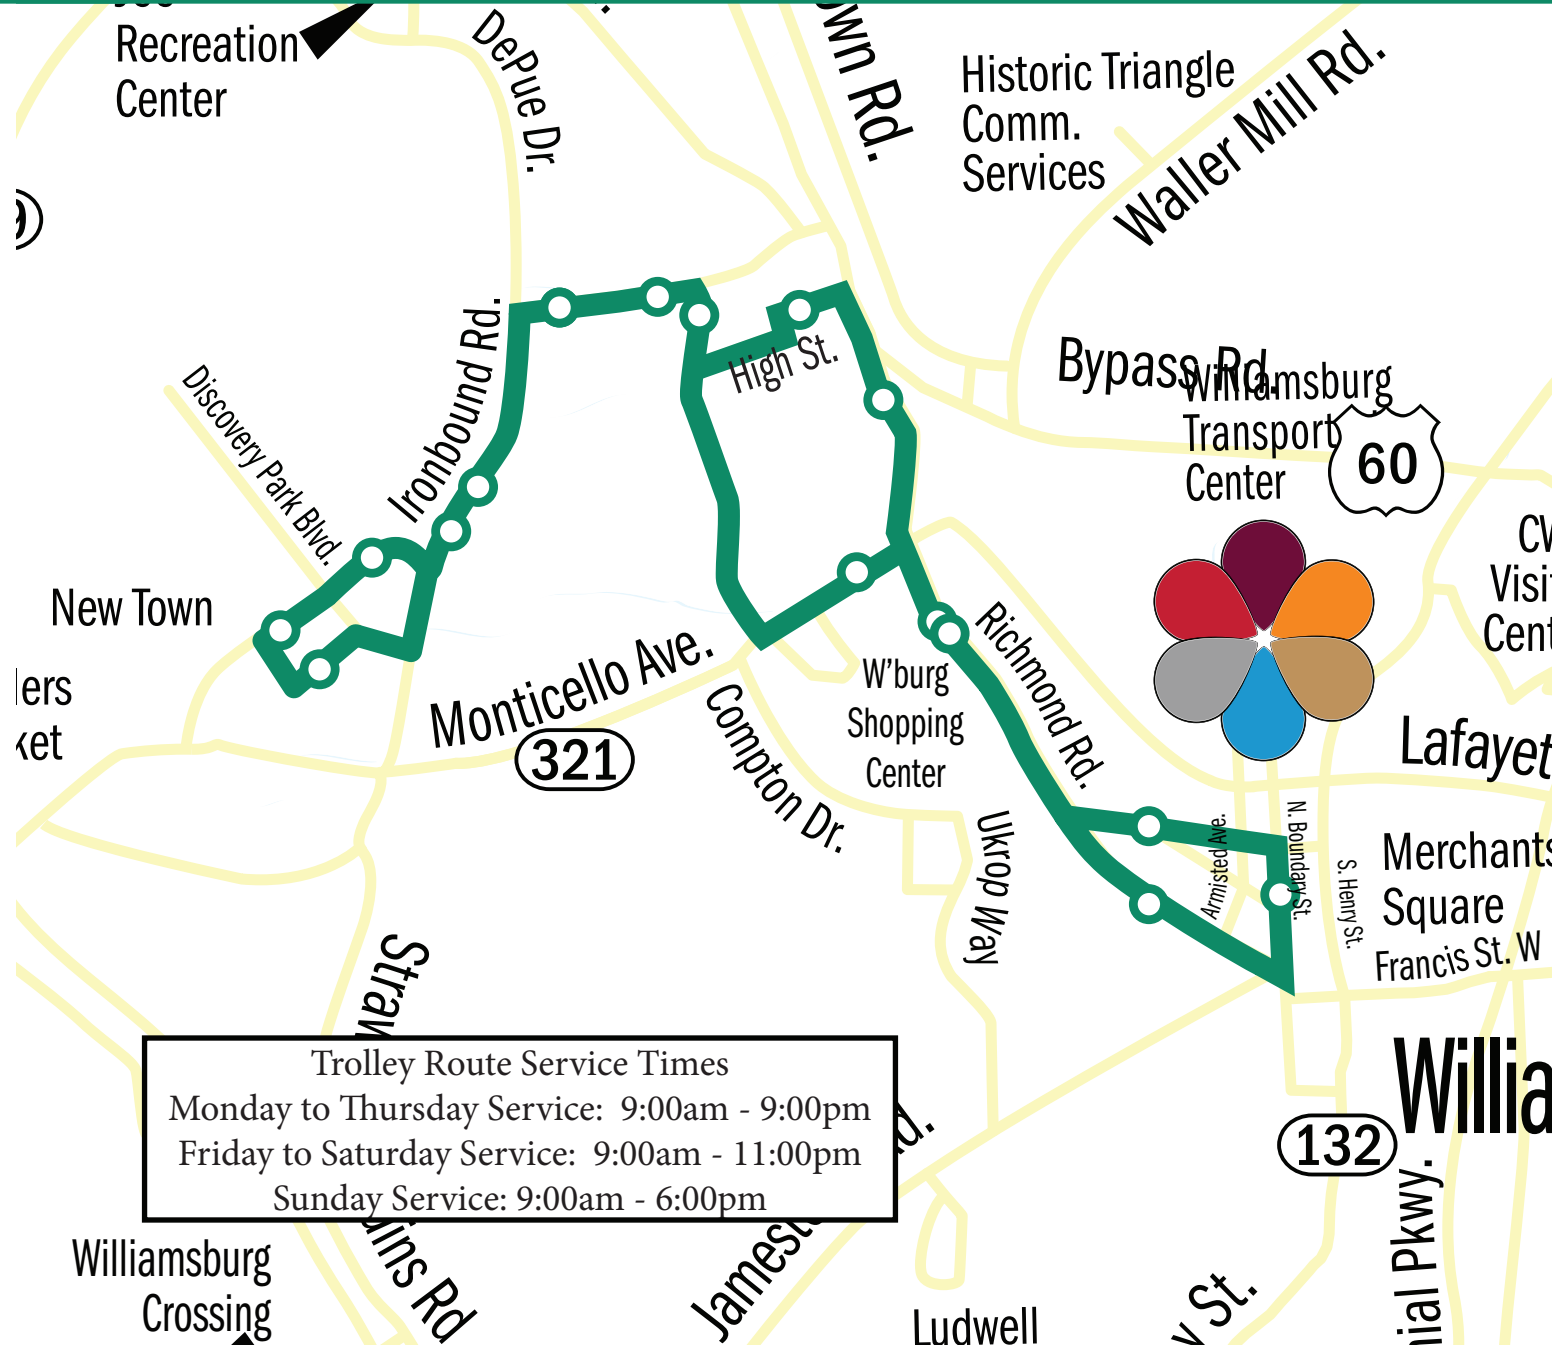

14

Trolley

1129, at Legacy Hall
 1293, at Parking Deck
 1038, at Food Lion
 1802, at Tribe Square
 1077, at Ritass Ice
 1216, at Plumeri Park

9:00	9:07	9:10	9:19	9:24	9:27
9:30	9:37	9:40	9:49	9:54	9:57
10:00	10:07	10:10	10:19	10:24	10:27
10:30	10:37	10:40	10:49	10:54	10:57
11:00	11:07	11:10	11:19	11:24	11:27
11:30	11:37	11:40	11:49	11:54	11:57
12:00	12:07	12:10	12:19	12:24	12:27
12:30	12:37	12:40	12:49	12:54	12:57
1:00	1:07	1:10	1:19	1:24	1:27
1:30	1:37	1:40	1:49	1:54	1:57
2:00	2:07	2:10	2:19	2:24	2:27
2:30	2:37	2:40	2:49	2:54	2:57
3:00	3:07	3:10	3:19	3:24	3:27
3:30	3:37	3:40	3:49	3:54	3:57
4:00	4:07	4:10	4:19	4:24	4:27
4:30	4:37	4:40	4:49	4:54	4:57
5:00	5:07	5:10	5:19	5:24	5:27
5:30	5:37	5:40	5:49	5:54	5:57
6:00	6:07	6:10	6:19	6:24	6:27
6:30	6:37	6:40	6:49	6:54	6:57
7:00	7:07	7:10	7:19	7:24	7:27
7:30	7:37	7:40	7:49	7:54	7:57
8:00	8:07	8:10	8:19	8:24	8:27
8:30	8:37	8:40	8:49	8:54	8:57

Trolley Route Service Times
 Monday to Thursday Service: 9:00am - 9:00pm
 Friday to Saturday Service: 9:00am - 11:00pm
 Sunday Service: 9:00am - 6:00pm