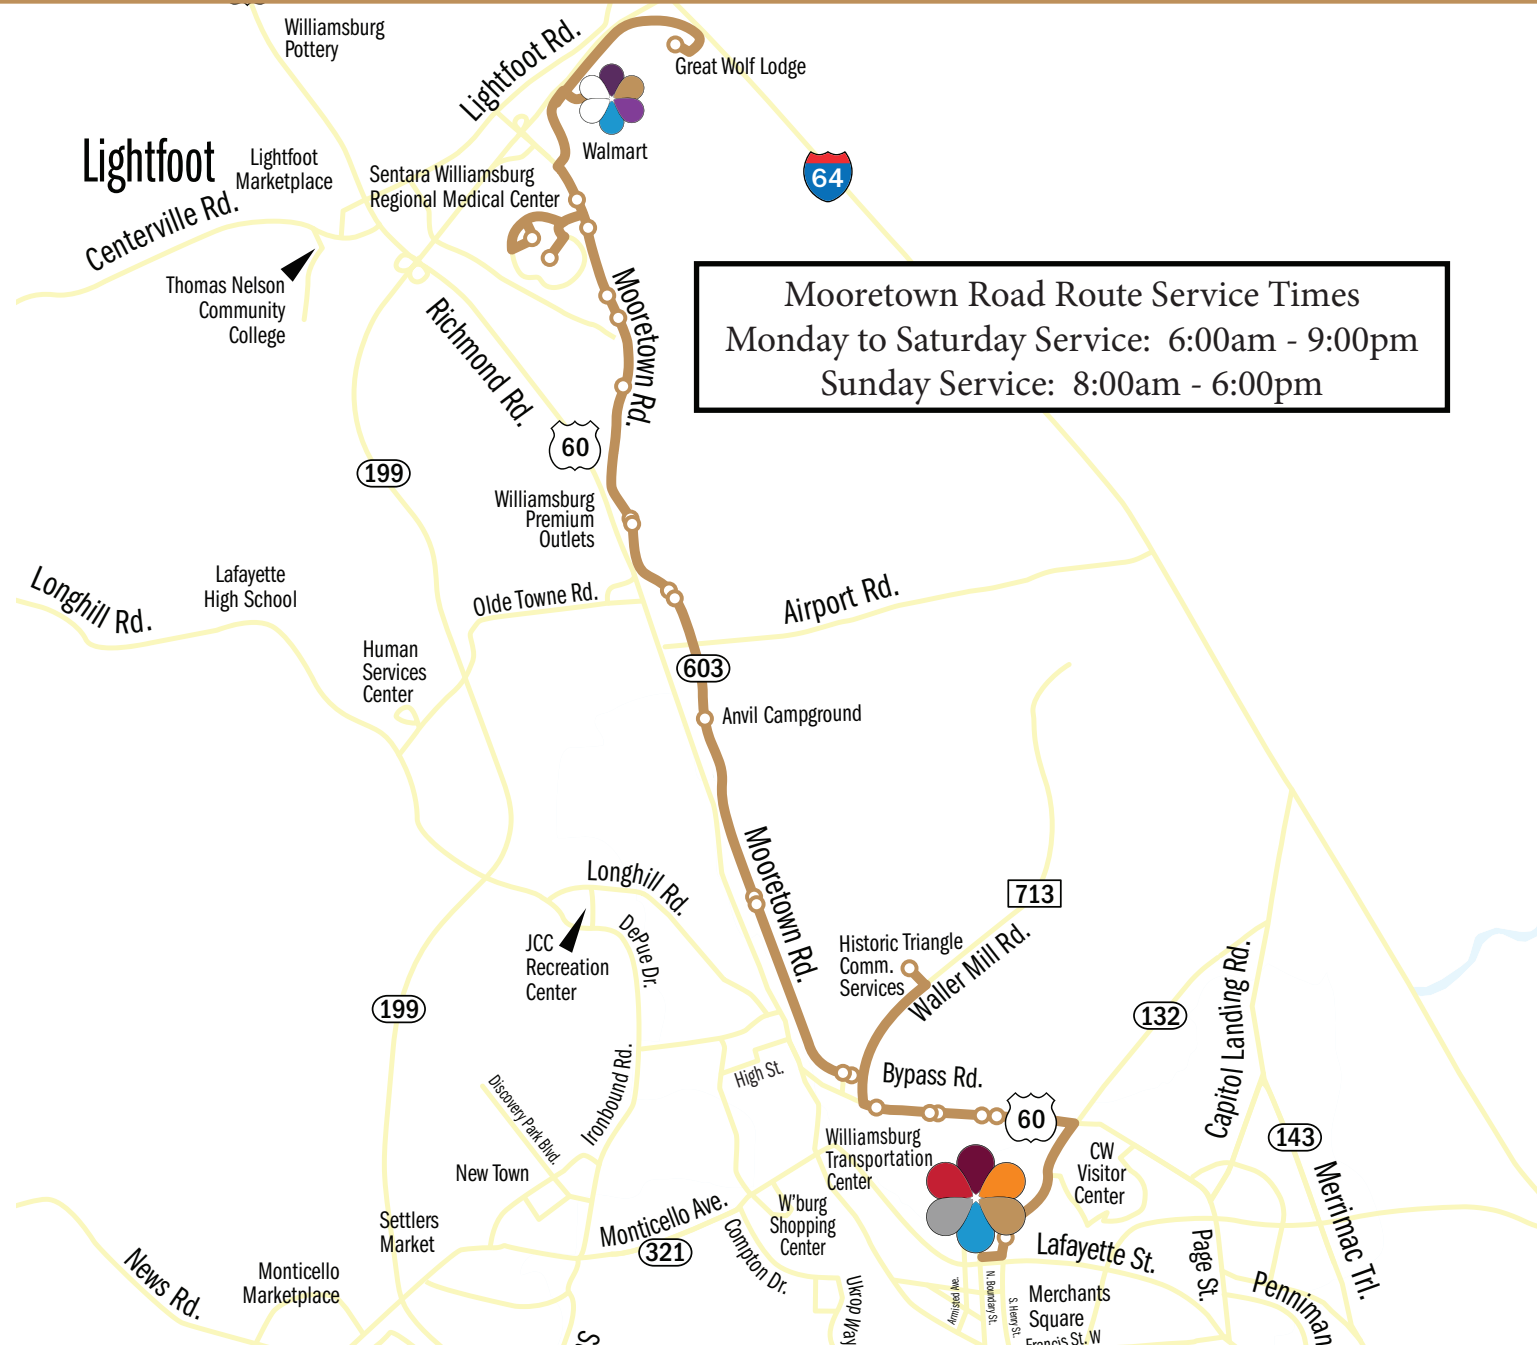

# Mooretown Road

# 7

1000, at Williamsburg TC	1247, at Kingsgate Shopping	1255, at Marketcenter	1257, at Great Wolf Lodge	1256, at Walmart	1260, at Sentara Hospital 2	1266, at Anvil Campground	1269, at Dairy Queen	1271, at Comfort Inn
6:00	6:11	6:19	6:23	6:30	6:35	6:42	6:46	6:49
7:00	7:11	7:19	7:23	7:30	7:35	7:42	7:46	7:49
8:00	8:11	8:19	8:23	8:30	8:35	8:42	8:46	8:49
9:00	9:11	9:19	9:23	9:30	9:35	9:42	9:46	9:49
10:00	10:11	10:19	10:23	10:30	10:35	10:42	10:46	10:49
11:00	11:11	11:19	11:23	11:30	11:35	11:42	11:46	11:49
12:00	12:11	12:19	12:23	12:30	12:35	12:42	12:46	12:49
1:00	1:11	1:19	1:23	1:30	1:35	1:42	1:46	1:49
2:00	2:11	2:19	2:23	2:30	2:35	2:42	2:46	2:49
3:00	3:11	3:19	3:23	3:30	3:35	3:42	3:46	3:49
4:00	4:11	4:19	4:23	4:30	4:35	4:42	4:46	4:49
5:00	5:11	5:19	5:23	5:30	5:35	5:42	5:46	5:49
6:00	6:11	6:19	6:23	6:30	6:35	6:42	6:46	6:49
7:00	7:11	7:19	7:23	7:30	7:35	7:42	7:46	7:49
8:00	8:11	8:19	8:23	8:30	8:35	8:42	8:46	8:49

**Mooretown Road Route Service Times**  
 Monday to Saturday Service: 6:00am - 9:00pm  
 Sunday Service: 8:00am - 6:00pm